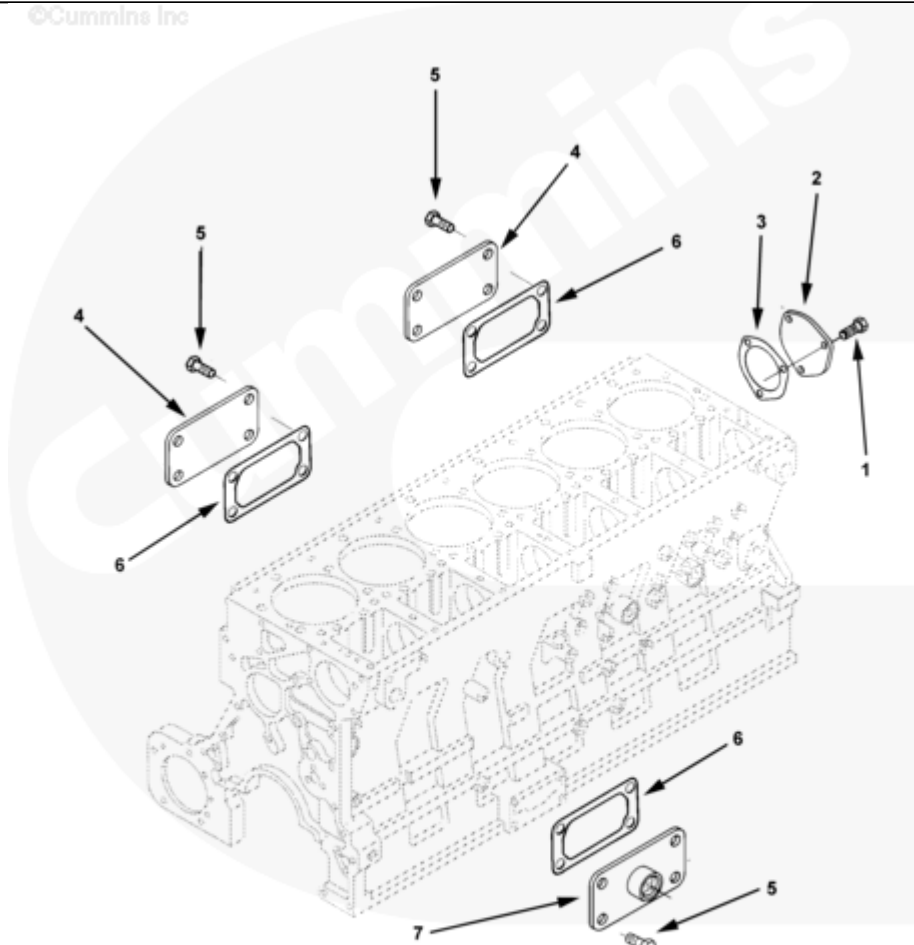

Parts Catalog - Option Detail

Electronic Parts Catalog - Option Detail				
Option	Group	Graphic	Film Card	Date
BC2002	07.02	bc200ga	II	08-OCT-98
Engines	ISM CM570, ISM CM570/870, ISM CM875, ISM CM876, ISM CM876 E, ISM11 CM876 M103, ISM11 CM876 SN, M11 CELECT, M11 CELECT PLUS, M11 MECHANICAL, QSM11 CM570, QSM11 CM876			

©Cummins Inc

bc200ga

[SMALL](#) | [MEDIUM](#) | [LARGE](#)

Cart	Ref No	Part Number	Part Description	Required	Remarks
View My Cart					
		BC2002	Oil Filler Arrangement		

					Oil Filler Arrangement
					Product: M11
					Engine Family: D35
					Application: Marine
					Engine Aspiration: Sea
					Water Aftercooled
					Engine Control System:
					Select
					Premium Parts Supplied: Yes
					Engine Position: Horizontal
<input type="checkbox"/>	1	3009887	Hexagon Head Cap Screw	3	M10 x 1.50 x 22
<input type="checkbox"/>	2	3025295	Camshaft Cover	1	
<input type="checkbox"/>	3	3025296	Cover Plate Gasket	1	
<input type="checkbox"/>	4	3028684	Hand Hole Cover	1	
<input type="checkbox"/>	5	3036230	Hexagon Head Cap Screw	12	M10 x 1.50 x 20
<input type="checkbox"/>	6	3883472	Hand Hole Gasket	3	
<input type="checkbox"/>	7	3896324	Hand Hole Cover	1	